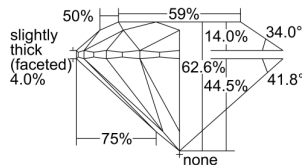

GIA®

FACSIMILE

GIA NATURAL DIAMOND DOSSIER®

October 14, 2019
GIA Report Number 6331883484
Shape and Cutting Style ..... Round Brilliant
Measurements ..... 5.65 - 5.67 x 3.54 mm

GRADING RESULTS

Carat Weight ..... 0.70 carat
Color Grade ..... G
Clarity Grade VS2
Cut Grade ..... Excellent

ADDITIONAL GRADING INFORMATION

Polish ..... Excellent
Symmetry ..... Excellent
Fluorescence ..... Medium Blue
Clarity Characteristics ..... Crystal
Inscription(s): GIA 6331883484

GIA REPORT 6331883484

Verify this report at GIA.edu

PROPORTIONS

Profile to actual proportions

GRADING SCALES

GIA COLOR SCALE

COLOREDNESS	D
	E
	F
	G
	H
	I
	J
NEAR COLORLESS	K
	L
Faint	M
	N
	O
	P
	Q
	R
	S
	T
	U
	V
	W
	X
	Y
Light	Z

GIA CLARITY SCALE

FLAWLESS	VERY VERY SLIGHTLY INCLUDED	VS₁	VS₂	VS₁	VS₂	SLIGHTLY INCLUDED	SI₁	SI₂	I₁	I₂	I₃	
												VERY SLIGHTLY INCLUDED
INTERNALLY FLAWLESS												

GIA CUT SCALE

EXCELLENT
VERY GOOD
GOOD
FAIR
POOR