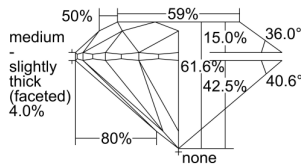

GIA®

FACSIMILE

GIA REPORT 6331875422

Verify this report at GIA.edu

GIA NATURAL DIAMOND DOSSIER®

October 11, 2019
GIA Report Number 6331875422
Shape and Cutting Style ..... Round Brilliant
Measurements ..... 4.79 - 4.82 x 2.96 mm

GRADING RESULTS

Carat Weight ..... 0.42 carat
Color Grade ..... F
Clarity Grade VS2
Cut Grade ..... Excellent

ADDITIONAL GRADING INFORMATION

Polish ..... Excellent
Symmetry ..... Excellent
Fluorescence ..... None
Clarity Characteristics..... Cloud, Crystal, Feather
Inscription(s): GIA 6331875422

PROPORTIONS

Profile to actual proportions

GRADING SCALES

GIA COLOR SCALE	GIA CLARITY SCALE	GIA CUT SCALE	
D	FLAWLESS	EXCELLENT	
E	INTERNALLY FLAWLESS		
F		VVS₁	VERY GOOD
G	VVS₂		
H	VS₁	GOOD	
I	VS₂		
J	SI₁	FAIR	
K	SI₂		
L	I₁	POOR	
M	I₂		
N	I₃		
O			
P			
Q			
R			
S			
T			
U			
V			
W			
X			
Y			
Z