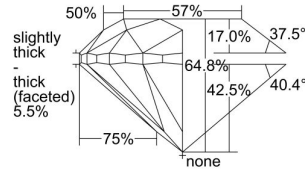

GIA®

FACSIMILE

GIA REPORT 6331371538

Verify this report at GIA.edu

GIA NATURAL DIAMOND DOSSIER®

July 26, 2019
GIA Report Number 6331371538
Shape and Cutting Style ..... Round Brilliant
Measurements ..... 5.20 - 5.25 x 3.39 mm

GRADING RESULTS

Carat Weight ..... 0.60 carat
Color Grade ..... G
Clarity Grade VVS2
Cut Grade ..... Very Good

ADDITIONAL GRADING INFORMATION

Polish ..... Excellent
Symmetry ..... Very Good
Fluorescence ..... Faint
Clarity Characteristics ..... Pinpoint, Cloud
Inscription(s): GIA 6331371538

PROPORTIONS

Profile to actual proportions

GRADING SCALES

GIA COLOR SCALE

COLOURESS	D
	E
	F
	G
	H
	I
	J
NEAR COLOURESS	K
	L
FAIN	M
	N
	O
	P
VERY FAINT	Q
	R
	S
	T
	U
	V
	W
	X
	Y
LIGHT	Z

GIA CLARITY SCALE

FLAWLESS	VERY VERY SLIGHTLY INCLUDED	VVS₁	
			VVS₂
INTERNALLY FLAWLESS	VERY SLIGHTLY INCLUDED	VS₁	
		VS₂	
SLIGHTLY INCLUDED	SLIGHTLY INCLUDED	SI₁	
		SI₂	
INCLUDED	INCLUDED	I₁	
		I₂	
		I₃	

GIA CUT SCALE

EXCELLENT
VERY GOOD
GOOD
FAIR
POOR