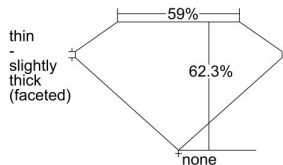

GIA®

FACSIMILE

GIA REPORT 6331318955

Verify this report at GIA.edu

GIA NATURAL DIAMOND DOSSIER®

July 22, 2019
GIA Report Number 6331318955
Shape and Cutting Style ..... Pear Brilliant
Measurements ..... 7.82 x 5.01 x 3.12 mm

GRADING RESULTS

Carat Weight ..... 0.71 carat
Color Grade ..... F
Clarity Grade VS1

ADDITIONAL GRADING INFORMATION

Polish ..... Excellent
Symmetry ..... Very Good
Fluorescence ..... Faint
Clarity Characteristics ..... Feather, Cloud, Pinpoint
Inscription(s): GIA 6331318955

PROPORTIONS

Profile not to actual proportions

GRADING SCALES

GIA COLOR SCALE		GIA CLARITY SCALE			
COLORLESS	D	VERY VERY SLIGHTLY INCLUDED	FLAWLESS		
	E		INTERNALLY FLAWLESS		
	F	VERY SLIGHTLY INCLUDED	VVS₁		
	G		VVS₂		
	H		VS₁		
	NEAR COLORLESS	I	SLIGHTLY INCLUDED	VS₂	
		J		SI₁	
		FAINT	K	INCLUDED	SI₂
			L		I₁
			M		I₂
VERT LIGHT	N		INCLUDED	I₃	
	O				
	P				
	Q				
LIGHT	R				
	S				
	T				
	U				
	V				
	W				
	X				
	Y				
	Z