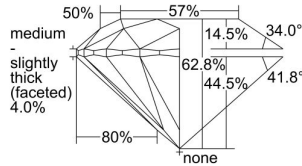

GIA®

FACSIMILE

GIA REPORT 6331113441

Verify this report at GIA.edu

GIA NATURAL DIAMOND DOSSIER®

June 21, 2019
GIA Report Number 6331113441
Shape and Cutting Style ..... Round Brilliant
Measurements ..... 4.60 - 4.63 x 2.90 mm

GRADING RESULTS

Carat Weight ..... 0.37 carat
Color Grade ..... H
Clarity Grade VS1
Cut Grade ..... Excellent

ADDITIONAL GRADING INFORMATION

Polish ..... Excellent
Symmetry ..... Excellent
Fluorescence ..... None
Clarity Characteristics..... Crystal, Cloud, Needle, Pinpoint
Inscription(s): GIA 6331113441

PROPORTIONS

Profile to actual proportions