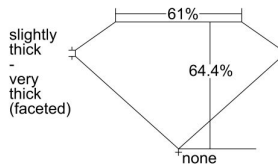

GIA®

FACSIMILE

GIA REPORT 6325947652

Verify this report at GIA.edu

GIA NATURAL DIAMOND DOSSIER®

May 30, 2019
GIA Report Number 6325947652
Shape and Cutting Style ..... Pear Brilliant
Measurements ..... 7.44 x 4.95 x 3.19 mm

GRADING RESULTS

Carat Weight ..... 0.70 carat
Color Grade ..... E
Clarity Grade VVS2

ADDITIONAL GRADING INFORMATION

Polish ..... Excellent
Symmetry ..... Excellent
Fluorescence ..... Faint
Clarity Characteristics..... Needle, Pinpoint
Inscription(s): GIA 6325947652

PROPORTIONS

Profile not to actual proportions

GRADING SCALES

GIA COLOR SCALE		GIA CLARITY SCALE	
COLORLESS	D	VERY VERY SLIGHTLY INCLUDED	FLAWLESS
	E		INTERNALLY FLAWLESS
	F		VVS₁
	G		VVS₂
	H		VS₁
	I		VS₂
	J		SI₁
	K		SI₂
	L		I₁
	M		I₂
NEAR COLORLESS	N	SLIGHTLY INCLUDED	I₃
	O		
	P		
	Q		
FAINT	R		
	S		
	T		
	U		
VERT LIGHT	V		
	W		
	X		
	Y		
LIGHT	Z