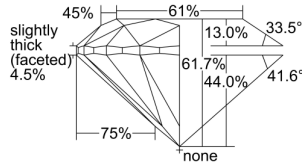

GIA®

FACSIMILE

GIA REPORT 6325946536

Verify this report at GIA.edu

GIA NATURAL DIAMOND DOSSIER®

May 30, 2019
GIA Report Number 6325946536
Shape and Cutting Style ..... Round Brilliant
Measurements ..... 5.08 - 5.12 x 3.15 mm

GRADING RESULTS

Carat Weight ..... 0.51 carat
Color Grade ..... G
Clarity Grade VVS1
Cut Grade ..... Excellent

ADDITIONAL GRADING INFORMATION

Polish ..... Excellent
Symmetry ..... Excellent
Fluorescence ..... Faint
Clarity Characteristics ..... Pinpoint
Inscription(s): GIA 6325946536

PROPORTIONS

Profile to actual proportions