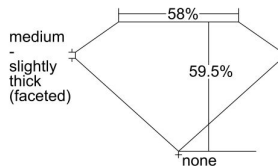

GIA®

FACSIMILE

GIA REPORT 6325788032

Verify this report at GIA.edu

GIA NATURAL DIAMOND DOSSIER®

May 13, 2019
GIA Report Number 6325788032
Shape and Cutting Style ..... Heart Brilliant
Measurements ..... 5.40 x 6.36 x 3.79 mm

GRADING RESULTS

Carat Weight ..... 0.72 carat
Color Grade ..... H
Clarity Grade VS1

ADDITIONAL GRADING INFORMATION

Polish ..... Excellent
Symmetry ..... Excellent
Fluorescence ..... Faint
Clarity Characteristics..... Feather, Needle, Cloud, Pinpoint
Inscription(s): GIA 6325788032

PROPORTIONS

Profile not to actual proportions

GRADING SCALES

GIA COLOR SCALE		GIA CLARITY SCALE	
COLORLESS	D	VERY VERY SLIGHTLY INCLUDED	FLAWLESS
	E		INTERNALLY FLAWLESS
	F		VVS₁
	G		VVS₂
	H		VS₁
	I		VS₂
	J		SI₁
	K		SI₂
	L		I₁
	M		I₂
NEAR COLORLESS	N	SLIGHTLY INCLUDED	I₃
	O		
	P		
	Q		
FAINT	R	INCLUDED	
	S		
	T		
	U		
VERT LIGHT	V		
	W		
	X		
	Y		
LIGHT	Z