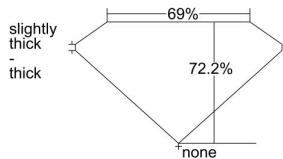

GIA®

FACSIMILE

GIA REPORT 6325787688

Verify this report at GIA.edu

GIA NATURAL DIAMOND DOSSIER®

May 13, 2019
GIA Report Number 6325787688
Shape and Cutting Style ..... Square Modified Brilliant
Measurements ..... 4.91 x 4.87 x 3.52 mm

GRADING RESULTS

Carat Weight ..... 0.70 carat
Color Grade ..... F
Clarity Grade S11

ADDITIONAL GRADING INFORMATION

Polish ..... Excellent
Symmetry ..... Excellent
Fluorescence ..... None
Clarity Characteristics..... Crystal, Cloud, Feather
Inscription(s): GIA 6325787688

PROPORTIONS

Profile not to actual proportions

GRADING SCALES

GIA COLOR SCALE		GIA CLARITY SCALE			
COLORLESS	D	VERY VERY SLIGHTLY INCLUDED	FLAWLESS		
	E		INTERNALLY FLAWLESS		
	F	VERY SLIGHTLY INCLUDED	VVS₁		
	G		VVS₂		
	H		VS₁		
	NEAR COLORLESS	I	SLIGHTLY INCLUDED	VS₂	
		J		S1₁	
		FAINT	K	INCLUDED	S1₂
			L		I₁
			M		I₂
VERT LIGHT	N	INCLUDED	I₃		
	O				
	P				
	Q				
	R				
LIGHT	S				
	T				
	U				
	V				
	W				
	X				
	Y				
	Z