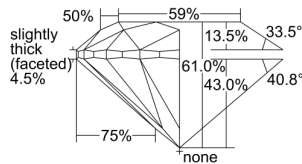

GIA®

FACSIMILE

GIA REPORT 6325729218

Verify this report at GIA.edu

GIA NATURAL DIAMOND DOSSIER®

May 03, 2019
GIA Report Number 6325729218
Shape and Cutting Style ..... Round Brilliant
Measurements ..... 5.37 - 5.43 x 3.30 mm

GRADING RESULTS

Carat Weight ..... 0.60 carat
Color Grade ..... F
Clarity Grade VS1
Cut Grade ..... Excellent

ADDITIONAL GRADING INFORMATION

Polish ..... Excellent
Symmetry ..... Very Good
Fluorescence ..... None
Clarity Characteristics..... Crystal, Cloud, Needle, Feather
Inscription(s): GIA 6325729218

PROPORTIONS

Profile to actual proportions

GRADING SCALES

GIA COLOR SCALE

COLOREDNESS	D
	E
	F
	G
	H
	I
	J
NEAR COLORLESS	K
	L
Faint	M
	N
	O
	P
	Q
	R
	S
	T
	U
	V
	W
	X
	Y
Light	Z

GIA CLARITY SCALE

FLAWLESS	VERY VERY SLIGHTLY INCLUDED	VVS₁	VVS₂	VS₁	VS₂	SI₁	SI₂	I₁	I₂	I₃		
											FLAWLESS	INTERNALLY FLAWLESS

GIA CUT SCALE

EXCELLENT
VERY GOOD
GOOD
FAIR
POOR