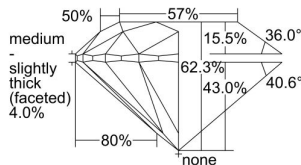

GIA®

FACSIMILE

GIA REPORT 6325722449

Verify this report at GIA.edu

GIA NATURAL DIAMOND DOSSIER®

May 06, 2019
GIA Report Number 6325722449
Shape and Cutting Style ..... Round Brilliant
Measurements ..... 5.23 - 5.26 x 3.27 mm

GRADING RESULTS

Carat Weight ..... 0.56 carat
Color Grade ..... E
Clarity Grade VS1
Cut Grade ..... Excellent

ADDITIONAL GRADING INFORMATION

Polish ..... Excellent
Symmetry ..... Excellent
Fluorescence ..... Faint
Clarity Characteristics..... Crystal, Cloud, Pinpoint
Inscription(s): GIA 6325722449

PROPORTIONS

Profile to actual proportions

GRADING SCALES

GIA COLOR SCALE	GIA CLARITY SCALE	GIA CUT SCALE	
D	FLAWLESS	EXCELLENT	
E	INTERNALLY FLAWLESS		
F		VVS₁	VERY GOOD
G	VVS₂		
H	VS₁	GOOD	
I	VS₂		
J	SI₁	FAIR	
K	SI₂		
L	I₁	POOR	
M	I₂		
N	I₃		
O			
P			
Q			
R			
S			
T			
U			
V			
W			
X			
Y			
Z