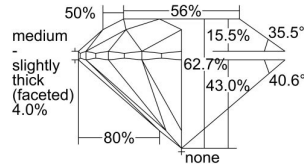

GIA®

FACSIMILE

GIA REPORT 6325719681

Verify this report at GIA.edu

GIA NATURAL DIAMOND DOSSIER®

May 21, 2019
GIA Report Number 6325719681
Shape and Cutting Style ..... Round Brilliant
Measurements ..... 5.66 - 5.70 x 3.56 mm

GRADING RESULTS

Carat Weight ..... 0.71 carat
Color Grade ..... F
Clarity Grade VVS1
Cut Grade ..... Excellent

ADDITIONAL GRADING INFORMATION

Polish ..... Excellent
Symmetry ..... Excellent
Fluorescence ..... Strong Blue
Clarity Characteristics ..... Pinpoint
Inscription(s): GIA 6325719681

PROPORTIONS

Profile to actual proportions

GRADING SCALES

GIA COLOR SCALE	GIA CLARITY SCALE	GIA CUT SCALE
COLOURLESS D	FLAWLESS	EXCELLENT
E	INTERNALLY FLAWLESS	
F	VVS₁	VERY GOOD
G		
H	VVS₂	GOOD
I	VS₁	
J	VS₂	FAIR
K	SI₁	
L	SI₂	POOR
M	I₁	
N	I₂	
O	I₃	
P		
Q		
R		
S		
T		
U		
V		
W		
X		
Y		
Z