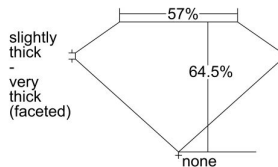

GIA®

FACSIMILE

GIA REPORT 6325649322

Verify this report at GIA.edu

GIA NATURAL DIAMOND DOSSIER®

April 26, 2019
GIA Report Number 6325649322
Shape and Cutting Style ..... Pear Brilliant
Measurements ..... 7.64 x 5.18 x 3.34 mm

GRADING RESULTS

Carat Weight ..... 0.80 carat
Color Grade ..... D
Clarity Grade SI1

ADDITIONAL GRADING INFORMATION

Polish ..... Excellent
Symmetry ..... Very Good
Fluorescence ..... Faint
Clarity Characteristics ..... Crystal
Inscription(s): GIA 6325649322

PROPORTIONS

Profile not to actual proportions