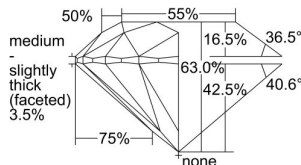

GIA®

FACSIMILE

GIA REPORT 6325579024

Verify this report at GIA.edu

GIA NATURAL DIAMOND DOSSIER®

April 17, 2019
GIA Report Number 6325579024
Shape and Cutting Style ..... Round Brilliant
Measurements ..... 5.02 - 5.06 x 3.18 mm

GRADING RESULTS

Carat Weight ..... 0.50 carat
Color Grade ..... F
Clarity Grade VS1
Cut Grade ..... Excellent

ADDITIONAL GRADING INFORMATION

Polish ..... Excellent
Symmetry ..... Excellent
Fluorescence ..... Faint
Clarity Characteristics..... Crystal, Cloud, Feather, Needle
Inscription(s): GIA 6325579024

PROPORTIONS

Profile to actual proportions

GRADING SCALES

GIA COLOR SCALE	GIA CLARITY SCALE	GIA CUT SCALE	
D	FLAWLESS	EXCELLENT	
E	INTERNALLY FLAWLESS		
F		VVS₁	VERY GOOD
G	VVS₂		
H	VS₁	GOOD	
I	VS₂		
J	SI₁	FAIR	
K	SI₂		
L	I₁	POOR	
M	I₂		
N	I₃		
O			
P			
Q			
R			
S			
T			
U			
V			
W			
X			
Y			
Z