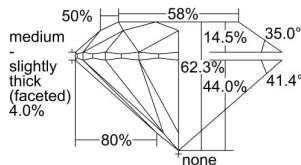

GIA®

FACSIMILE

GIA REPORT 6325546526

Verify this report at GIA.edu

GIA NATURAL DIAMOND DOSSIER®

April 15, 2019
GIA Report Number 6325546526
Shape and Cutting Style ..... Round Brilliant
Measurements ..... 5.90 - 5.95 x 3.69 mm

GRADING RESULTS

Carat Weight ..... 0.80 carat
Color Grade ..... F
Clarity Grade VVS2
Cut Grade ..... Excellent

ADDITIONAL GRADING INFORMATION

Polish ..... Excellent
Symmetry ..... Excellent
Fluorescence ..... Strong Blue
Clarity Characteristics ..... Pinpoint, Cloud
Inscription(s): GIA 6325546526

PROPORTIONS

Profile to actual proportions

GRADING SCALES

GIA COLOR SCALE

COLORESS	D
	E
	F
	G
	H
	I
	J
NEAR COLORESS	K
	L
FANIT	M
	N
	O
	P
VERY LIGHT	Q
	R
	S
	T
	U
	V
	W
	X
	Y
LIGHT	Z

GIA CLARITY SCALE

FLAWLESS	VERY VERY SLIGHTLY INCLUDED	VVS₁	
			VVS₂
INTERNALLY FLAWLESS	VERY SLIGHTLY INCLUDED	VS₁	
		VS₂	
SLIGHTLY INCLUDED	SLIGHTLY INCLUDED	SI₁	
		SI₂	
INCLUDED	INCLUDED	I₁	
		I₂	
		I₃	

GIA CUT SCALE

EXCELLENT
VERY GOOD
GOOD
FAIR
POOR