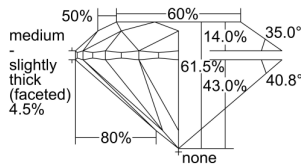

GIA®

FACSIMILE

GIA REPORT 6325544516

Verify this report at GIA.edu

GIA NATURAL DIAMOND DOSSIER®

April 15, 2019
GIA Report Number 6325544516
Shape and Cutting Style ..... Round Brilliant
Measurements ..... 5.64 - 5.69 x 3.48 mm

GRADING RESULTS

Carat Weight ..... 0.70 carat
Color Grade ..... F
Clarity Grade VS2
Cut Grade ..... Excellent

ADDITIONAL GRADING INFORMATION

Polish ..... Excellent
Symmetry ..... Excellent
Fluorescence ..... Strong Blue
Clarity Characteristics..... Crystal, Feather
Inscription(s): GIA 6325544516

PROPORTIONS

Profile to actual proportions

GRADING SCALES

GIA COLOR SCALE	GIA CLARITY SCALE	GIA CUT SCALE	
D	FLAWLESS	EXCELLENT	
E	INTERNALLY FLAWLESS		
F		VVS₁	VERY GOOD
G	VVS₂		
H	VS₁	GOOD	
I	VS₂		
J	SI₁	FAIR	
K	SI₂		
L	I₁	POOR	
M			
N			
O	I₂		
P			
Q			
R	I₃		
S			
T			
U			
V			
W			
X			
Y			
Z