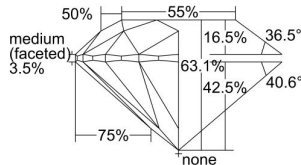

GIA®

FACSIMILE

GIA REPORT 6325527842

Verify this report at GIA.edu

GIA NATURAL DIAMOND DOSSIER®

April 12, 2019
GIA Report Number 6325527842
Shape and Cutting Style ..... Round Brilliant
Measurements ..... 5.61 - 5.65 x 3.55 mm

GRADING RESULTS

Carat Weight ..... 0.70 carat
Color Grade ..... G
Clarity Grade VVS1
Cut Grade ..... Excellent

ADDITIONAL GRADING INFORMATION

Polish ..... Excellent
Symmetry ..... Excellent
Fluorescence ..... Medium Blue
Clarity Characteristics ..... Pinpoint, Feather
Inscription(s): GIA 6325527842

PROPORTIONS

Profile to actual proportions

GRADING SCALES

GIA COLOR SCALE	GIA CLARITY SCALE	GIA CUT SCALE	
D	FLAWLESS	EXCELLENT	
E	INTERNALLY FLAWLESS		
F		VVS₁	VERY GOOD
G	VVS₂		
H	VS₁	GOOD	
I	VS₂		
J	SI₁	FAIR	
K	SI₂		
L	I₁	POOR	
M			
N			
O	I₂		
P			
Q			
R	I₃		
S			
T			
U			
V			
W			
X			
Y			
Z