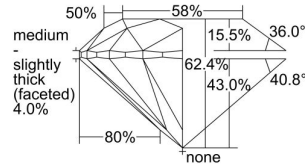

GIA®

FACSIMILE

GIA REPORT 6325394416

Verify this report at GIA.edu

GIA NATURAL DIAMOND DOSSIER®

March 29, 2019
GIA Report Number 6325394416
Shape and Cutting Style ..... Round Brilliant
Measurements ..... 5.17 - 5.20 x 3.23 mm

GRADING RESULTS

Carat Weight ..... 0.54 carat
Color Grade ..... D
Clarity Grade VS1
Cut Grade ..... Excellent

ADDITIONAL GRADING INFORMATION

Polish ..... Excellent
Symmetry ..... Excellent
Fluorescence ..... Medium Blue
Clarity Characteristics..... Needle, Crystal, Pinpoint, Cloud
Inscription(s): GIA 6325394416

PROPORTIONS

Profile to actual proportions

GRADING SCALES

GIA COLOR SCALE	GIA CLARITY SCALE	GIA CUT SCALE	
D	FLAWLESS	EXCELLENT	
E	INTERNALLY FLAWLESS		
F		VVS₁	VERY GOOD
G	VVS₂		
H	VS₁	GOOD	
I	VS₂		
J	SI₁	FAIR	
K	SI₂		
L	I₁	POOR	
M	I₂		
N	I₃		
O			
P			
Q			
R			
S			
T			
U			
V			
W			
X			
Y			
Z