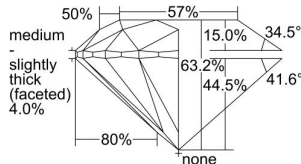

GIA®

FACSIMILE

GIA REPORT 6325316981

Verify this report at GIA.edu

GIA NATURAL DIAMOND DOSSIER®

March 20, 2019
GIA Report Number 6325316981
Shape and Cutting Style ..... Round Brilliant
Measurements ..... 5.07 - 5.11 x 3.22 mm

GRADING RESULTS

Carat Weight ..... 0.51 carat
Color Grade ..... E
Clarity Grade VS1
Cut Grade ..... Excellent

ADDITIONAL GRADING INFORMATION

Polish ..... Excellent
Symmetry ..... Excellent
Fluorescence ..... Faint
Clarity Characteristics ..... Crystal
Inscription(s): GIA 6325316981

PROPORTIONS

Profile to actual proportions

GRADING SCALES

GIA COLOR SCALE	GIA CLARITY SCALE	GIA CUT SCALE	
D	FLAWLESS	EXCELLENT	
E	INTERNALLY FLAWLESS		
F		VVS₁	VERY GOOD
G	VVS₂		
H	VS₁	GOOD	
I	VS₂		
J	SI₁	FAIR	
K	SI₂		
L	I₁	POOR	
M	I₂		
N	I₃		
O			
P			
Q			
R			
S			
T			
U			
V			
W			
X			
Y			
Z