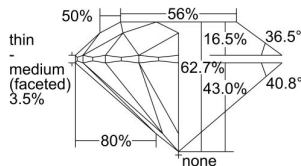

GIA®

FACSIMILE

GIA REPORT 6325312734

Verify this report at GIA.edu

GIA NATURAL DIAMOND DOSSIER®

March 20, 2019
GIA Report Number 6325312734
Shape and Cutting Style ..... Round Brilliant
Measurements ..... 4.69 - 4.73 x 2.95 mm

GRADING RESULTS

Carat Weight ..... 0.40 carat
Color Grade ..... E
Clarity Grade VVS1
Cut Grade ..... Excellent

ADDITIONAL GRADING INFORMATION

Polish ..... Excellent
Symmetry ..... Excellent
Fluorescence ..... Faint
Clarity Characteristics..... Pinpoint, Feather, Surface Graining
Inspection(s): GIA 6325312734

PROPORTIONS

Profile to actual proportions

GRADING SCALES

GIA COLOR SCALE	GIA CLARITY SCALE	GIA CUT SCALE	
D	FLAWLESS	EXCELLENT	
E	INTERNALLY FLAWLESS		
F		VVS₁	VERY GOOD
G	VVS₂		
H	VS₁	GOOD	
I	VS₂		
J	SI₁	FAIR	
K	SI₂		
L	I₁	POOR	
M			
N			
O	I₂		
P			
Q			
R	I₃		
S			
T			
U			
V			
W			
X			
Y			
Z