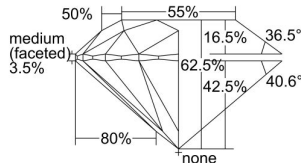

GIA®

FACSIMILE

GIA REPORT 6325312624

Verify this report at GIA.edu

GIA NATURAL DIAMOND DOSSIER®

March 20, 2019
GIA Report Number 6325312624
Shape and Cutting Style ..... Round Brilliant
Measurements ..... 5.65 - 5.67 x 3.54 mm

GRADING RESULTS

Carat Weight ..... 0.70 carat
Color Grade ..... G
Clarity Grade S11
Cut Grade ..... Excellent

ADDITIONAL GRADING INFORMATION

Polish ..... Excellent
Symmetry ..... Very Good
Fluorescence ..... None
Clarity Characteristics ..... Cloud, Crystal
Inscription(s): GIA 6325312624

PROPORTIONS

Profile to actual proportions

GRADING SCALES

GIA COLOR SCALE	GIA CLARITY SCALE	GIA CUT SCALE	
D	FLAWLESS	EXCELLENT	
E	INTERNALLY FLAWLESS		
F		VVS₁	VERY GOOD
G	VVS₂		
H	VS₁	GOOD	
I	VS₂		
J	S1₁	FAIR	
K	S1₂		
L	I₁	POOR	
M	I₂		
N	I₃		
O			
P			
Q			
R			
S			
T			
U			
V			
W			
X			
Y			
Z