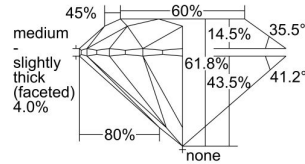

GIA®

FACSIMILE

GIA REPORT 6325128446

Verify this report at GIA.edu

GIA NATURAL DIAMOND DOSSIER®

February 28, 2019
GIA Report Number 6325128446
Shape and Cutting Style ..... Round Brilliant
Measurements ..... 4.74 - 4.78 x 2.94 mm

GRADING RESULTS

Carat Weight ..... 0.41 carat
Color Grade ..... H
Clarity Grade VVS2
Cut Grade ..... Excellent

ADDITIONAL GRADING INFORMATION

Polish ..... Excellent
Symmetry ..... Excellent
Fluorescence ..... Medium Blue
Clarity Characteristics ..... Cloud
Inscription(s): GIA 6325128446

PROPORTIONS

Profile to actual proportions

GRADING SCALES

GIA COLOR SCALE	GIA CLARITY SCALE	GIA CUT SCALE	
D	FLAWLESS	EXCELLENT	
E	INTERNALLY FLAWLESS		
F		VVS₁	VERY GOOD
G	VVS₂		
H	VS₁	GOOD	
I	VS₂		
J	SI₁	FAIR	
K	SI₂		
L	I₁	POOR	
M	I₂		
N	I₃		
O			
P			
Q			
R			
S			
T			
U			
V			
W			
X			
Y			
Z