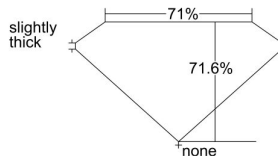

GIA®

FACSIMILE

GIA REPORT 6322996072

Verify this report at GIA.edu

GIA NATURAL DIAMOND DOSSIER®

June 06, 2019
GIA Report Number 6322996072
Shape and Cutting Style ..... Square Modified Brilliant
Measurements ..... 5.03 x 4.99 x 3.57 mm

GRADING RESULTS

Carat Weight ..... 0.72 carat
Color Grade ..... H
Clarity Grade VS2

ADDITIONAL GRADING INFORMATION

Polish ..... Excellent
Symmetry ..... Excellent
Fluorescence ..... None
Clarity Characteristics..... Cloud, Crystal, Feather
Inscription(s): GIA 6322996072

PROPORTIONS

Profile not to actual proportions

GRADING SCALES

GIA COLOR SCALE		GIA CLARITY SCALE			
COLORLESS	D	VERY VERY SLIGHTLY INCLUDED	FLAWLESS		
	E		INTERNALLY FLAWLESS		
	F	VERY SLIGHTLY INCLUDED	VVS₁		
	G		VVS₂		
	H		VS₁		
	NEAR COLORLESS	I	SLIGHTLY INCLUDED	VS₂	
		J		SI₁	
		FAINT	K	INCLUDED	SI₂
			L		I₁
			M		I₂
VERT LIGHT	N	INCLUDED	I₃		
	O				
	P				
	Q				
	R				
LIGHT	S				
	T				
	U				
	V				
	W				
	X				
	Y				
	Z