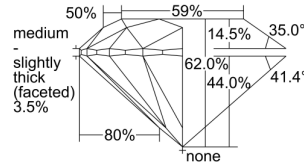

GIA®

FACSIMILE

GIA REPORT 6322818938

Verify this report at GIA.edu

GIA NATURAL DIAMOND DOSSIER®

May 15, 2019
GIA Report Number 6322818938
Shape and Cutting Style ..... Round Brilliant
Measurements ..... 5.71 - 5.76 x 3.56 mm

GRADING RESULTS

Carat Weight ..... 0.72 carat
Color Grade ..... E
Clarity Grade VS1
Cut Grade ..... Excellent

ADDITIONAL GRADING INFORMATION

Polish ..... Excellent
Symmetry ..... Excellent
Fluorescence ..... Medium Blue
Clarity Characteristics..... Crystal, Pinpoint
Inscription(s): GIA 6322818938

PROPORTIONS

Profile to actual proportions

GRADING SCALES

GIA COLOR SCALE	GIA CLARITY SCALE	GIA CUT SCALE	
D	FLAWLESS	EXCELLENT	
E	INTERNALLY FLAWLESS		
F		VVS₁	VERY GOOD
G	VVS₂		
H	VS₁	GOOD	
I	VS₂		
J	SI₁	FAIR	
K	SI₂		
L	I₁	POOR	
M	I₂		
N	I₃		
O			
P			
Q			
R			
S			
T			
U			
V			
W			
X			
Y			
Z