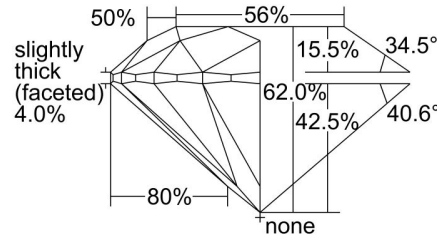

GIA REPORT
6322818933

Verify this report at GIA.edu

FACSIMILE

This is a digital representation of the original GIA Report. This representation might not be accepted in lieu of the original GIA Report in certain circumstances. The original GIA Report includes certain security features which are not reproducible on this facsimile.

GIA NATURAL DIAMOND GRADING REPORT

May 17, 2019
GIA Report Number 6322818933
Shape and Cutting Style ..... Round Brilliant
Measurements ..... 6.63 - 6.66 x 4.12 mm

GRADING RESULTS

Carat Weight ..... 1.12 carat
Color Grade ..... G
Clarity Grade ..... Internally Flawless
Cut Grade ..... Excellent

ADDITIONAL GRADING INFORMATION

Polish ..... Excellent
Symmetry ..... Excellent
Fluorescence ..... None
Inscription(s): GIA 6322818933
Comments: Minor details of polish are not shown.

PROPORTIONS

Profile to actual proportions