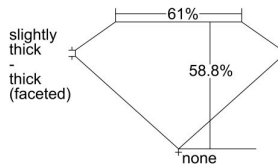

GIA®

FACSIMILE

GIA REPORT 6322788230

Verify this report at GIA.edu

GIA NATURAL DIAMOND DOSSIER®

May 13, 2019
GIA Report Number 6322788230
Shape and Cutting Style ..... Heart Brilliant
Measurements ..... 5.44 x 6.39 x 3.76 mm

GRADING RESULTS

Carat Weight ..... 0.72 carat
Color Grade ..... D
Clarity Grade VVS2

ADDITIONAL GRADING INFORMATION

Polish ..... Excellent
Symmetry ..... Excellent
Fluorescence ..... Faint
Clarity Characteristics..... Needle, Pinpoint
Inscription(s): GIA 6322788230

PROPORTIONS

Profile not to actual proportions

GRADING SCALES

GIA COLOR SCALE		GIA CLARITY SCALE	
COLORLESS	D	VERY VERY SLIGHTLY INCLUDED	FLAWLESS
	E		INTERNALLY FLAWLESS
	F		VVS₁
	G		VVS₂
	H		VS₁
	I		VS₂
	J		SI₁
	K		SI₂
	L		I₁
	M		I₂
NEAR COLORLESS	N	SLIGHTLY INCLUDED	I₃
	O		
	P		
	Q		
FAINT	R		
	S		
	T		
	U		
VERT LIGHT	V		
	W		
	X		
	Y		
LIGHT	Z