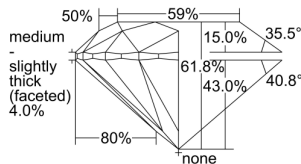

GIA®

FACSIMILE

GIA REPORT 6322728116

Verify this report at GIA.edu

GIA NATURAL DIAMOND DOSSIER®

May 03, 2019
GIA Report Number 6322728116
Shape and Cutting Style ..... Round Brilliant
Measurements ..... 4.68 - 4.73 x 2.90 mm

GRADING RESULTS

Carat Weight ..... 0.40 carat
Color Grade ..... F
Clarity Grade VS1
Cut Grade ..... Excellent

ADDITIONAL GRADING INFORMATION

Polish ..... Excellent
Symmetry ..... Very Good
Fluorescence ..... None
Clarity Characteristics..... Cloud, Indented Natural
Inscription(s): GIA 6322728116

PROPORTIONS

Profile to actual proportions

GRADING SCALES

GIA COLOR SCALE	GIA CLARITY SCALE	GIA CUT SCALE	
D	FLAWLESS	EXCELLENT	
E	INTERNALLY FLAWLESS		
F		VVS₁	VERY GOOD
G	VVS₂		
H	VS₁	GOOD	
I	VS₂		
J	SI₁	FAIR	
K	SI₂		
L	I₁	POOR	
M	I₂		
N	I₃		
O			
P			
Q			
R			
S			
T			
U			
V			
W			
X			
Y			
Z