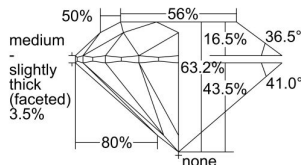

GIA®

FACSIMILE

GIA REPORT 6322711795

Verify this report at GIA.edu

GIA NATURAL DIAMOND DOSSIER®

May 03, 2019
GIA Report Number 6322711795
Shape and Cutting Style ..... Round Brilliant
Measurements ..... 5.63 - 5.67 x 3.57 mm

GRADING RESULTS

Carat Weight ..... 0.70 carat
Color Grade ..... D
Clarity Grade VS1
Cut Grade ..... Excellent

ADDITIONAL GRADING INFORMATION

Polish ..... Excellent
Symmetry ..... Excellent
Fluorescence ..... Medium Blue
Clarity Characteristics..... Cloud, Pinpoint, Internal Graining
Inscription(s): GIA 6322711795

PROPORTIONS

Profile to actual proportions

GRADING SCALES

GIA COLOR SCALE	GIA CLARITY SCALE	GIA CUT SCALE	
D	FLAWLESS	EXCELLENT	
E	INTERNALLY FLAWLESS		
F		VVS₁	VERY GOOD
G	VVS₂		
H	VS₁	GOOD	
I	VS₂		
J	SI₁	FAIR	
K	SI₂		
L	I₁	POOR	
M	I₂		
N	I₃		
O			
P			
Q			
R			
S			
T			
U			
V			
W			
X			
Y			
Z