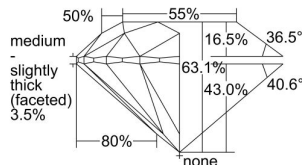

GIA®

FACSIMILE

GIA REPORT 6322701156

Verify this report at GIA.edu

GIA NATURAL DIAMOND DOSSIER®

May 02, 2019
GIA Report Number 6322701156
Shape and Cutting Style ..... Round Brilliant
Measurements ..... 4.67 - 4.70 x 2.96 mm

GRADING RESULTS

Carat Weight ..... 0.40 carat
Color Grade ..... F
Clarity Grade VVS1
Cut Grade ..... Excellent

ADDITIONAL GRADING INFORMATION

Polish ..... Excellent
Symmetry ..... Excellent
Fluorescence ..... Faint
Clarity Characteristics..... Pinpoint, Feather, Cavity
Inscription(s): GIA 6322701156

PROPORTIONS

Profile to actual proportions

GRADING SCALES

GIA COLOR SCALE	GIA CLARITY SCALE	GIA CUT SCALE	
D	FLAWLESS	EXCELLENT	
E	INTERNALLY FLAWLESS		
F		VVS₁	VERY GOOD
G	VVS₂		
H	VS₁	GOOD	
I	VS₂		
J	SI₁	FAIR	
K	SI₂		
L	I₁	POOR	
M	I₂		
N	I₃		
O			
P			
Q			
R			
S			
T			
U			
V			
W			
X			
Y			
Z