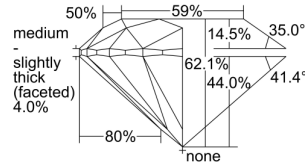

GIA®

FACSIMILE

GIA REPORT 6322683116

Verify this report at GIA.edu

GIA NATURAL DIAMOND DOSSIER®

April 30, 2019
GIA Report Number 6322683116
Shape and Cutting Style ..... Round Brilliant
Measurements ..... 5.05 - 5.08 x 3.15 mm

GRADING RESULTS

Carat Weight ..... 0.50 carat
Color Grade ..... G
Clarity Grade S11
Cut Grade ..... Excellent

ADDITIONAL GRADING INFORMATION

Polish ..... Excellent
Symmetry ..... Excellent
Fluorescence ..... Medium Blue
Clarity Characteristics..... Crystal, Cloud, Feather
Inscription(s): GIA 6322683116

PROPORTIONS

Profile to actual proportions

GRADING SCALES

GIA COLOR SCALE	GIA CLARITY SCALE	GIA CUT SCALE	
D	FLAWLESS	EXCELLENT	
E	INTERNALLY FLAWLESS		
F		VVS₁	VERY GOOD
G	VVS₂		
H	VS₁	GOOD	
I	VS₂		
J	S1₁	FAIR	
K	S1₂		
L	I₁	POOR	
M	I₂		
N	I₃		
O			
P			
Q			
R			
S			
T			
U			
V			
W			
X			
Y			
Z