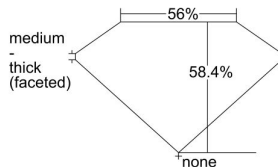

GIA®

FACSIMILE

GIA REPORT 6322651361

Verify this report at GIA.edu

GIA NATURAL DIAMOND DOSSIER®

April 30, 2019
GIA Report Number 6322651361
Shape and Cutting Style ..... Heart Brilliant
Measurements ..... 5.46 x 6.35 x 3.71 mm

GRADING RESULTS

Carat Weight ..... 0.72 carat
Color Grade ..... E
Clarity Grade VS1

ADDITIONAL GRADING INFORMATION

Polish ..... Excellent
Symmetry ..... Excellent
Fluorescence ..... Faint
Clarity Characteristics..... Crystal, Feather, Needle
Inscription(s): GIA 6322651361

PROPORTIONS

Profile not to actual proportions

GRADING SCALES

GIA COLOR SCALE		GIA CLARITY SCALE			
COLORLESS	D	VERY VERY SLIGHTLY INCLUDED	FLAWLESS		
	E		INTERNALLY FLAWLESS		
	F		VVS₁		
	G		VVS₂		
	NEAR COLORLESS	H	VERY SLIGHTLY INCLUDED	VS₁	
		I		VS₂	
		FAINT	J	SLIGHTLY INCLUDED	S₁
			K		S₂
	L		I₁		
	M		I₂		
N	I₃				
P					
LIGHT	Q				
	R				
	S				
	T				
	U				
	V				
	W				
	X				
	Y				
	Z