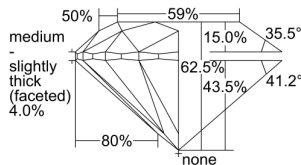

GIA®

FACSIMILE

GIA REPORT 6322597803

Verify this report at GIA.edu

GIA NATURAL DIAMOND DOSSIER®

April 18, 2019
GIA Report Number 6322597803
Shape and Cutting Style ..... Round Brilliant
Measurements ..... 5.66 - 5.70 x 3.55 mm

GRADING RESULTS

Carat Weight ..... 0.71 carat
Color Grade ..... G
Clarity Grade S11
Cut Grade ..... Excellent

ADDITIONAL GRADING INFORMATION

Polish ..... Excellent
Symmetry ..... Excellent
Fluorescence ..... None
Clarity Characteristics ..... Cloud, Crystal
Inscription(s): GIA 6322597803

PROPORTIONS

Profile to actual proportions

GRADING SCALES

GIA COLOR SCALE	GIA CLARITY SCALE	GIA CUT SCALE	
D	FLAWLESS	EXCELLENT	
E	INTERNALLY FLAWLESS		
F		VVS₁	VERY GOOD
G	VVS₂		
H	VS₁	GOOD	
I	VS₂		
J	S1₁	FAIR	
K	S1₂		
L	I₁	POOR	
M	I₂		
N	I₃		
O			
P			
Q			
R			
S			
T			
U			
V			
W			
X			
Y			
Z