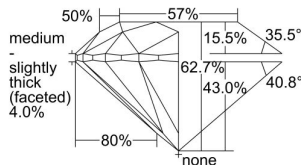

GIA®

FACSIMILE

GIA REPORT 6322581614

Verify this report at GIA.edu

GIA NATURAL DIAMOND DOSSIER®

April 17, 2019
GIA Report Number 6322581614
Shape and Cutting Style ..... Round Brilliant
Measurements ..... 5.03 - 5.06 x 3.16 mm

GRADING RESULTS

Carat Weight ..... 0.50 carat
Color Grade ..... F
Clarity Grade S11
Cut Grade ..... Excellent

ADDITIONAL GRADING INFORMATION

Polish ..... Excellent
Symmetry ..... Excellent
Fluorescence ..... Medium Blue
Clarity Characteristics ..... Twinning Wisp
Inscription(s): GIA 6322581614

PROPORTIONS

Profile to actual proportions

GRADING SCALES

GIA COLOR SCALE

COLORED	D
	E
	F
	G
	H
	I
	J
NEAR COLORLESS	K
	L
	M
	N
	O
	P
	Q
	R
	S
	T
	U
	V
	W
	X
	Y
	Z

GIA CLARITY SCALE

FLAWLESS	VERY VERY SLIGHTLY INCLUDED	VVS₁	VVS₂	VS₁	VS₂	S1₁	S1₂	I₁	I₂	I₃	
											INTERNALLY FLAWLESS

GIA CUT SCALE

EXCELLENT
VERY GOOD
GOOD
FAIR
POOR