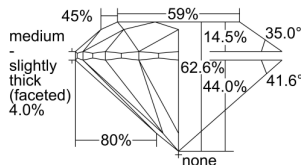

GIA®

FACSIMILE

GIA REPORT 6322580683

Verify this report at GIA.edu

GIA NATURAL DIAMOND DOSSIER®

April 17, 2019
GIA Report Number 6322580683
Shape and Cutting Style ..... Round Brilliant
Measurements ..... 5.17 - 5.20 x 3.25 mm

GRADING RESULTS

Carat Weight ..... 0.54 carat
Color Grade ..... F
Clarity Grade VS1
Cut Grade ..... Excellent

ADDITIONAL GRADING INFORMATION

Polish ..... Excellent
Symmetry ..... Excellent
Fluorescence ..... None
Clarity Characteristics..... Crystal, Cloud, Pinpoint
Inscription(s): GIA 6322580683

PROPORTIONS

Profile to actual proportions