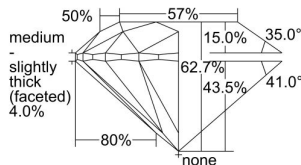

GIA®

FACSIMILE

GIA REPORT 6322577450

Verify this report at GIA.edu

GIA NATURAL DIAMOND DOSSIER®

April 17, 2019
GIA Report Number 6322577450
Shape and Cutting Style ..... Round Brilliant
Measurements ..... 4.67 - 4.70 x 2.94 mm

GRADING RESULTS

Carat Weight ..... 0.40 carat
Color Grade ..... D
Clarity Grade VS1
Cut Grade ..... Excellent

ADDITIONAL GRADING INFORMATION

Polish ..... Very Good
Symmetry ..... Excellent
Fluorescence ..... Faint
Clarity Characteristics..... Crystal, Cloud, Pinpoint
Inscription(s): GIA 6322577450

PROPORTIONS

Profile to actual proportions

GRADING SCALES

GIA COLOR SCALE	GIA CLARITY SCALE	GIA CUT SCALE	
D	FLAWLESS	EXCELLENT	
E	INTERNALLY FLAWLESS		
F		VVS₁	VERY GOOD
G	VVS₂		
H	VS₁	GOOD	
I	VS₂		
J	SI₁	FAIR	
K	SI₂		
L	I₁	POOR	
M	I₂		
N	I₃		
O			
P			
Q			
R			
S			
T			
U			
V			
W			
X			
Y			
Z