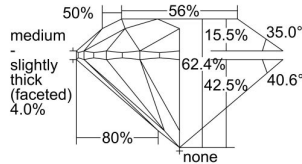

GIA®

FACSIMILE

GIA REPORT 6322555433

Verify this report at GIA.edu

GIA NATURAL DIAMOND DOSSIER®

April 16, 2019
GIA Report Number 6322555433
Shape and Cutting Style ..... Round Brilliant
Measurements ..... 4.67 - 4.70 x 2.92 mm

GRADING RESULTS

Carat Weight ..... 0.40 carat
Color Grade ..... D
Clarity Grade VS1
Cut Grade ..... Excellent

ADDITIONAL GRADING INFORMATION

Polish ..... Excellent
Symmetry ..... Very Good
Fluorescence ..... Medium Blue
Clarity Characteristics..... Crystal, Feather, Cloud
Inscription(s): GIA 6322555433

PROPORTIONS

Profile to actual proportions

GRADING SCALES

GIA COLOR SCALE	GIA CLARITY SCALE	GIA CUT SCALE	
D	FLAWLESS	EXCELLENT	
E	INTERNALLY FLAWLESS		
F		VVS₁	VERY GOOD
G	VVS₂		
H	VS₁	GOOD	
I	VS₂		
J	SI₁	FAIR	
K	SI₂		
L	I₁	POOR	
M	I₂		
N	I₃		
O			
P			
Q			
R			
S			
T			
U			
V			
W			
X			
Y			
Z