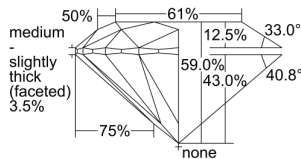

GIA®

FACSIMILE

GIA REPORT 6322554337

Verify this report at GIA.edu

GIA NATURAL DIAMOND DOSSIER®

April 15, 2019
GIA Report Number 6322554337
Shape and Cutting Style ..... Round Brilliant
Measurements ..... 4.36 - 4.40 x 2.58 mm

GRADING RESULTS

Carat Weight ..... 0.30 carat
Color Grade ..... D
Clarity Grade VS1
Cut Grade ..... Excellent

ADDITIONAL GRADING INFORMATION

Polish ..... Excellent
Symmetry ..... Very Good
Fluorescence ..... Faint
Clarity Characteristics..... Cloud, Crystal, Needle, Pinpoint
Inscription(s): GIA 6322554337

PROPORTIONS

Profile to actual proportions

GRADING SCALES

GIA COLOR SCALE	GIA CLARITY SCALE	GIA CUT SCALE
D	FLAWLESS	EXCELLENT
E	FLAWLESS	
F	INTERNALLY FLAWLESS	VERY GOOD
G	VVS₁	
H	VVS₂	GOOD
I	VS₁	
J	VS₂	FAIR
K	SI₁	
L	SI₂	POOR
M	I₁	
N	I₂	
O	I₃	
P		
Q		
R		
S		
T		
U		
V		
W		
X		
Y		
Z