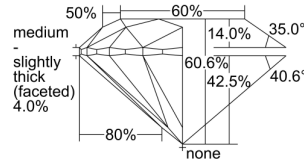

GIA®

FACSIMILE

GIA REPORT 6322528845

Verify this report at GIA.edu

GIA NATURAL DIAMOND DOSSIER®

April 30, 2019
GIA Report Number 6322528845
Shape and Cutting Style ..... Round Brilliant
Measurements ..... 5.27 - 5.31 x 3.21 mm

GRADING RESULTS

Carat Weight ..... 0.55 carat
Color Grade ..... F
Clarity Grade VVS2
Cut Grade ..... Excellent

ADDITIONAL GRADING INFORMATION

Polish ..... Excellent
Symmetry ..... Excellent
Fluorescence ..... Medium Blue
Clarity Characteristics ..... Pinpoint
Inscription(s): GIA 6322528845

PROPORTIONS

Profile to actual proportions

GRADING SCALES

GIA COLOR SCALE	GIA CLARITY SCALE	GIA CUT SCALE	
D	FLAWLESS	EXCELLENT	
E	INTERNALLY FLAWLESS		
F		VVS₁	VERY GOOD
G	VVS₂		
H	VS₁	GOOD	
I	VS₂		
J	SI₁	FAIR	
K	SI₂		
L	I₁	POOR	
M			
N	I₂		
O			
P	I₃		
Q			
R			
S			
T			
U			
V			
W			
X			
Y			
Z