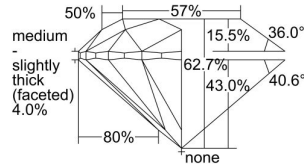

GIA®

FACSIMILE

GIA REPORT 6322499247

Verify this report at GIA.edu

GIA NATURAL DIAMOND DOSSIER®

April 10, 2019
GIA Report Number 6322499247
Shape and Cutting Style ..... Round Brilliant
Measurements ..... 4.72 - 4.76 x 2.97 mm

GRADING RESULTS

Carat Weight ..... 0.42 carat
Color Grade ..... H
Clarity Grade VS2
Cut Grade ..... Excellent

ADDITIONAL GRADING INFORMATION

Polish ..... Excellent
Symmetry ..... Excellent
Fluorescence ..... None
Clarity Characteristics ..... Cloud, Crystal
Inscription(s): GIA 6322499247

PROPORTIONS

Profile to actual proportions

GRADING SCALES

GIA COLOR SCALE

COLOREDNESS	D
	E
	F
	G
	H
	I
	J
NEAR COLORLESS	K
	L
Faint	M
	N
	O
	P
Very Light	Q
	R
	S
	T
	U
	V
Light	W
	X
	Y
	Z

GIA CLARITY SCALE

VERY VERY SLIGHTLY INCLUDED	FLAWLESS
	INTERNALLY FLAWLESS
VERY SLIGHTLY INCLUDED	VVS₁
	VVS₂
SLIGHTLY INCLUDED	VS₁
	VS₂
INCLUDED	SI₁
	SI₂
INCLUDED	I₁
	I₂
	I₃

GIA CUT SCALE

EXCELLENT	VERY GOOD	GOOD	FAIR	POOR