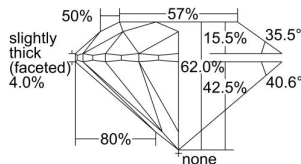

GIA®

FACSIMILE

GIA REPORT 6322471194

Verify this report at GIA.edu

GIA NATURAL DIAMOND DOSSIER®

April 04, 2019
GIA Report Number 6322471194
Shape and Cutting Style ..... Round Brilliant
Measurements ..... 5.17 - 5.21 x 3.22 mm

GRADING RESULTS

Carat Weight ..... 0.54 carat
Color Grade ..... G
Clarity Grade S11
Cut Grade ..... Excellent

ADDITIONAL GRADING INFORMATION

Polish ..... Excellent
Symmetry ..... Excellent
Fluorescence ..... None
Clarity Characteristics ..... Cloud, Crystal
Inscription(s): GIA 6322471194

PROPORTIONS

Profile to actual proportions