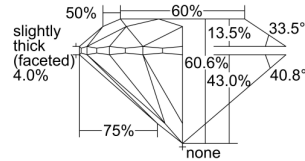

GIA®

FACSIMILE

GIA REPORT 6322445779

Verify this report at GIA.edu

GIA NATURAL DIAMOND DOSSIER®

April 04, 2019
GIA Report Number 6322445779
Shape and Cutting Style ..... Round Brilliant
Measurements ..... 4.29 - 4.31 x 2.61 mm

GRADING RESULTS

Carat Weight ..... 0.30 carat
Color Grade ..... E
Clarity Grade VVS1
Cut Grade ..... Excellent

ADDITIONAL GRADING INFORMATION

Polish ..... Excellent
Symmetry ..... Excellent
Fluorescence ..... Faint
Clarity Characteristics..... Pinpoint, Feather, Surface Graining
Inscription(s): GIA 6322445779

PROPORTIONS

GRADING SCALES

GIA COLOR SCALE	GIA CLARITY SCALE	GIA CUT SCALE	
D	FLAWLESS	EXCELLENT	
E	INTERNALLY FLAWLESS		
F		VVS₁	VERY GOOD
G	VVS₂		
H	VS₁	GOOD	
I	VS₂		
J	SI₁	FAIR	
K	SI₂		
L	I₁	POOR	
M	I₂		
N	I₃		
O			
P			
Q			
R			
S			
T			
U			
V			
W			
X			
Y			
Z