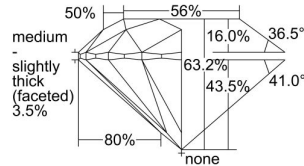

GIA®

FACSIMILE

GIA REPORT 6322443666

Verify this report at GIA.edu

GIA NATURAL DIAMOND DOSSIER®

April 04, 2019
GIA Report Number 6322443666
Shape and Cutting Style ..... Round Brilliant
Measurements ..... 5.16 - 5.20 x 3.27 mm

GRADING RESULTS

Carat Weight ..... 0.54 carat
Color Grade ..... F
Clarity Grade VS1
Cut Grade ..... Excellent

ADDITIONAL GRADING INFORMATION

Polish ..... Excellent
Symmetry ..... Excellent
Fluorescence ..... None
Clarity Characteristics ..... Feather, Needle
Inscription(s): GIA 6322443666

PROPORTIONS

Profile to actual proportions

GRADING SCALES

GIA COLOR SCALE	GIA CLARITY SCALE	GIA CUT SCALE	
D	FLAWLESS	EXCELLENT	
E	INTERNALLY FLAWLESS		
F		VVS₁	VERY GOOD
G	VVS₂		
H	VS₁	GOOD	
I	VS₂		
J	SI₁	FAIR	
K	SI₂		
L	I₁	POOR	
M	I₂		
N	I₃		
O			
P			
Q			
R			
S			
T			
U			
V			
W			
X			
Y			
Z