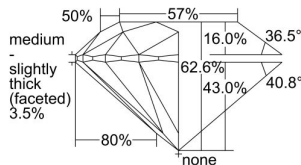

GIA®

FACSIMILE

GIA REPORT 6322425244

Verify this report at GIA.edu

GIA NATURAL DIAMOND DOSSIER®

April 02, 2019
GIA Report Number 6322425244
Shape and Cutting Style ..... Round Brilliant
Measurements ..... 4.35 - 4.37 x 2.73 mm

GRADING RESULTS

Carat Weight ..... 0.32 carat
Color Grade ..... D
Clarity Grade VVS2
Cut Grade ..... Excellent

ADDITIONAL GRADING INFORMATION

Polish ..... Excellent
Symmetry ..... Excellent
Fluorescence ..... Faint
Clarity Characteristics..... Cloud, Pinpoint, Internal Graining,
Surface Graining

Inscription(s): GIA 6322425244

PROPORTIONS

Profile to actual proportions