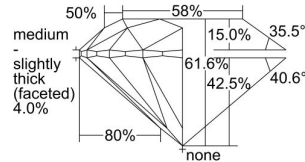

GIA®

FACSIMILE

GIA REPORT 6322338548

Verify this report at GIA.edu

GIA NATURAL DIAMOND DOSSIER®

April 05, 2019
GIA Report Number 6322338548
Shape and Cutting Style ..... Round Brilliant
Measurements ..... 5.26 - 5.30 x 3.25 mm

GRADING RESULTS

Carat Weight ..... 0.56 carat
Color Grade ..... D
Clarity Grade VS1
Cut Grade ..... Excellent

ADDITIONAL GRADING INFORMATION

Polish ..... Excellent
Symmetry ..... Excellent
Fluorescence ..... None
Clarity Characteristics ..... Crystal, Pinpoint
Inscription(s): GIA 6322338548

PROPORTIONS

Profile to actual proportions

GRADING SCALES

GIA COLOR SCALE	GIA CLARITY SCALE	GIA CUT SCALE	
D	FLAWLESS	EXCELLENT	
E	INTERNALLY FLAWLESS		
F		VVS₁	VERY GOOD
G	VVS₂		
H	VS₁	GOOD	
I	VS₂		
J	SI₁	FAIR	
K	SI₂		
L	I₁	POOR	
M	I₂		
N	I₃		
O			
P			
Q			
R			
S			
T			
U			
V			
W			
X			
Y			
Z