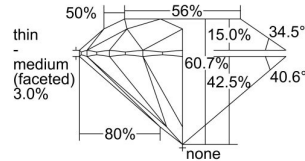

GIA®

FACSIMILE

GIA REPORT 6322333399

Verify this report at GIA.edu

GIA NATURAL DIAMOND DOSSIER®

March 22, 2019
GIA Report Number 6322333399
Shape and Cutting Style ..... Round Brilliant
Measurements ..... 5.39 - 5.43 x 3.28 mm

GRADING RESULTS

Carat Weight ..... 0.58 carat
Color Grade ..... G
Clarity Grade VS1
Cut Grade ..... Excellent

ADDITIONAL GRADING INFORMATION

Polish ..... Excellent
Symmetry ..... Excellent
Fluorescence ..... None
Clarity Characteristics ..... Cloud, Crystal
Inscription(s): GIA 6322333399

PROPORTIONS

Profile to actual proportions

GRADING SCALES

GIA COLOR SCALE	GIA CLARITY SCALE	GIA CUT SCALE	
D	FLAWLESS	EXCELLENT	
E	INTERNALLY FLAWLESS		
F		VVS₁	VERY GOOD
G	VVS₂		
H	VS₁	GOOD	
I	VS₂		
J	SI₁	FAIR	
K	SI₂		
L	I₁	POOR	
M	I₂		
N	I₃		
O			
P			
Q			
R			
S			
T			
U			
V			
W			
X			
Y			
Z