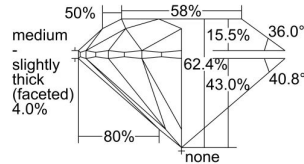

GIA®

FACSIMILE

GIA REPORT 6322318644

Verify this report at GIA.edu

GIA NATURAL DIAMOND DOSSIER®

March 20, 2019
GIA Report Number 6322318644
Shape and Cutting Style ..... Round Brilliant
Measurements ..... 4.29 - 4.32 x 2.69 mm

GRADING RESULTS

Carat Weight ..... 0.31 carat
Color Grade ..... D
Clarity Grade VVS2
Cut Grade ..... Excellent

ADDITIONAL GRADING INFORMATION

Polish ..... Excellent
Symmetry ..... Excellent
Fluorescence ..... Faint
Clarity Characteristics ..... Pinpoint
Inscription(s): GIA 6322318644

PROPORTIONS

Profile to actual proportions

GRADING SCALES

GIA COLOR SCALE

COLORLESS	D
	E
	F
	G
	H
	I
	J
NEAR COLORLESS	K
	L
	M
Faint	N
	O
	P
	Q
	R
	S
	T
	U
	V
	W
	X
	Y
Light	Z

GIA CLARITY SCALE

FLAWLESS	VERY VERY SLIGHTLY INCLUDED	VVS₁	
			VVS₂
INTERNALLY FLAWLESS	VERY SLIGHTLY INCLUDED	VS₁	
		VS₂	
SLIGHTLY INCLUDED	SLIGHTLY INCLUDED	SI₁	
		SI₂	
INCLUDED	INCLUDED	I₁	
		I₂	
		I₃	

GIA CUT SCALE

EXCELLENT	VERY GOOD	GOOD	FAIR	POOR