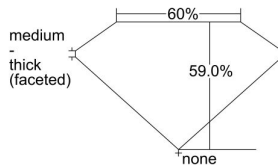

GIA®

FACSIMILE

GIA REPORT 6322277713

Verify this report at GIA.edu

GIA NATURAL DIAMOND DOSSIER®

March 19, 2019
GIA Report Number 6322277713
Shape and Cutting Style ..... Heart Brilliant
Measurements ..... 5.51 x 6.45 x 3.81 mm

GRADING RESULTS

Carat Weight ..... 0.76 carat
Color Grade ..... F
Clarity Grade VVS1

ADDITIONAL GRADING INFORMATION

Polish ..... Excellent
Symmetry ..... Excellent
Fluorescence ..... Faint
Clarity Characteristics..... Indented Natural
Inscription(s): GIA 6322277713

PROPORTIONS

Profile not to actual proportions

GRADING SCALES

GIA COLOR SCALE		GIA CLARITY SCALE			
COLORLESS	D	VERY VERY SLIGHTLY INCLUDED	FLAWLESS		
	E		INTERNALLY FLAWLESS		
	F	VERY SLIGHTLY INCLUDED	VVS₁		
	G		VVS₂		
	H		VS₁		
	NEAR COLORLESS	I	SLIGHTLY INCLUDED	VS₂	
		J		SI₁	
		FAINT	K	INCLUDED	SI₂
			L		I₁
			M		I₂
VERT LIGHT	N	LIGHT	I₃		
	O				
	P				
	Q				
	R