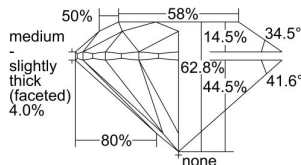

GIA®

FACSIMILE

GIA REPORT 6322207179

Verify this report at GIA.edu

GIA NATURAL DIAMOND DOSSIER®

March 08, 2019
GIA Report Number 6322207179
Shape and Cutting Style ..... Round Brilliant
Measurements ..... 4.34 - 4.37 x 2.73 mm

GRADING RESULTS

Carat Weight ..... 0.32 carat
Color Grade ..... F
Clarity Grade VVS1
Cut Grade ..... Excellent

ADDITIONAL GRADING INFORMATION

Polish ..... Excellent
Symmetry ..... Excellent
Fluorescence ..... Medium Blue
Clarity Characteristics ..... Pinpoint
Inscription(s): GIA 6322207179

PROPORTIONS

Profile to actual proportions

GRADING SCALES

GIA COLOR SCALE

COLORLESS	D
	E
	F
	G
	H
	I
	J
NEAR COLORLESS	K
	L
FAIN	M
	N
	O
	P
VERY LIGHT	Q
	R
	S
	T
	U
	V
	W
	X
	Y
LIGHT	Z

GIA CLARITY SCALE

FLAWLESS	VERY VERY SLIGHTLY INCLUDED	VVS₁	
			VVS₂
INTERNALLY FLAWLESS	VERY SLIGHTLY INCLUDED	VS₁	
		VS₂	
SLIGHTLY INCLUDED	SLIGHTLY INCLUDED	SI₁	
		SI₂	
INCLUDED	INCLUDED	I₁	
		I₂	
		I₃	

GIA CUT SCALE

EXCELLENT
VERY GOOD
GOOD
FAIR
POOR