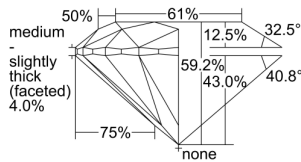

GIA®

FACSIMILE

GIA REPORT 6322059259

Verify this report at GIA.edu

GIA NATURAL DIAMOND DOSSIER®

March 14, 2019
GIA Report Number 6322059259
Shape and Cutting Style ..... Round Brilliant
Measurements ..... 4.34 - 4.35 x 2.57 mm

GRADING RESULTS

Carat Weight ..... 0.30 carat
Color Grade ..... E
Clarity Grade VVS1
Cut Grade ..... Excellent

ADDITIONAL GRADING INFORMATION

Polish ..... Excellent
Symmetry ..... Excellent
Fluorescence ..... Faint
Clarity Characteristics ..... Pinpoint
Inscription(s): GIA 6322059259

PROPORTIONS

Profile to actual proportions

GRADING SCALES

GIA COLOR SCALE	GIA CLARITY SCALE	GIA CUT SCALE
COLOURLESS	FLAWLESS	EXCELLENT
D	INTERNALLY FLAWLESS	
E	VVS₁	VERY GOOD
F		
G	VVS₂	
H	VS₁	GOOD
I		
J	VS₂	
K	SI₁	FAIR
L		
M	SI₂	
N	I₁	POOR
O		
P	I₂	
Q	I₃	
R		
S		
T		
U		
V		
W		
X		
Y		
Z