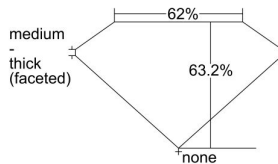

GIA®

FACSIMILE

GIA REPORT 6321465344

Verify this report at GIA.edu

GIA NATURAL DIAMOND DOSSIER®

April 08, 2019
GIA Report Number 6321465344
Shape and Cutting Style ..... Pear Brilliant
Measurements ..... 7.43 x 5.03 x 3.18 mm

GRADING RESULTS

Carat Weight ..... 0.70 carat
Color Grade ..... D
Clarity Grade SI1

ADDITIONAL GRADING INFORMATION

Polish ..... Excellent
Symmetry ..... Excellent
Fluorescence ..... Medium Blue
Clarity Characteristics ..... Crystal
Inscription(s): GIA 6321465344

PROPORTIONS

Profile not to actual proportions

GRADING SCALES

GIA COLOR SCALE		GIA CLARITY SCALE	
COLORLESS	D	VERY VERY SLIGHTLY INCLUDED	FLAWLESS
	E		INTERNALLY FLAWLESS
	F		VVS₁
	G		VVS₂
	H		VS₁
	I		VS₂
	J		SI₁
	K		SI₂
	L		I₁
	M		I₂
NEAR COLORLESS	N	SLIGHTLY INCLUDED	I₃
	O		
	P		
	Q		
FAINT	R		
	S		
	T		
	U		
VERY LIGHT	V		
	W		
	X		
	Y		
LIGHT	Z